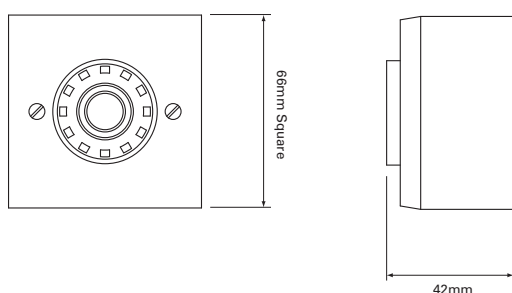

The Askari Compact is a discrete sounder for flush or surface fixing. The innovative design provides an excellent combination of high sound output and attractive aesthetics, ideal for retail, hotel and residential applications.

Dimensions

Technical Specification

Voltage	9-15Vdc 18-28Vdc
Current	18 mA (Typical Tone 3)
Sound Output	97dB(A) (Typical Tone 3)
Tones	32
Volume Control	10dB
Monitoring	Reverse polarity
Temperature	- 10°C to + 55°C
Protection	IP21C (with back box)
Construction	ABS
Weight	0.11Kg
Colours	Red or white