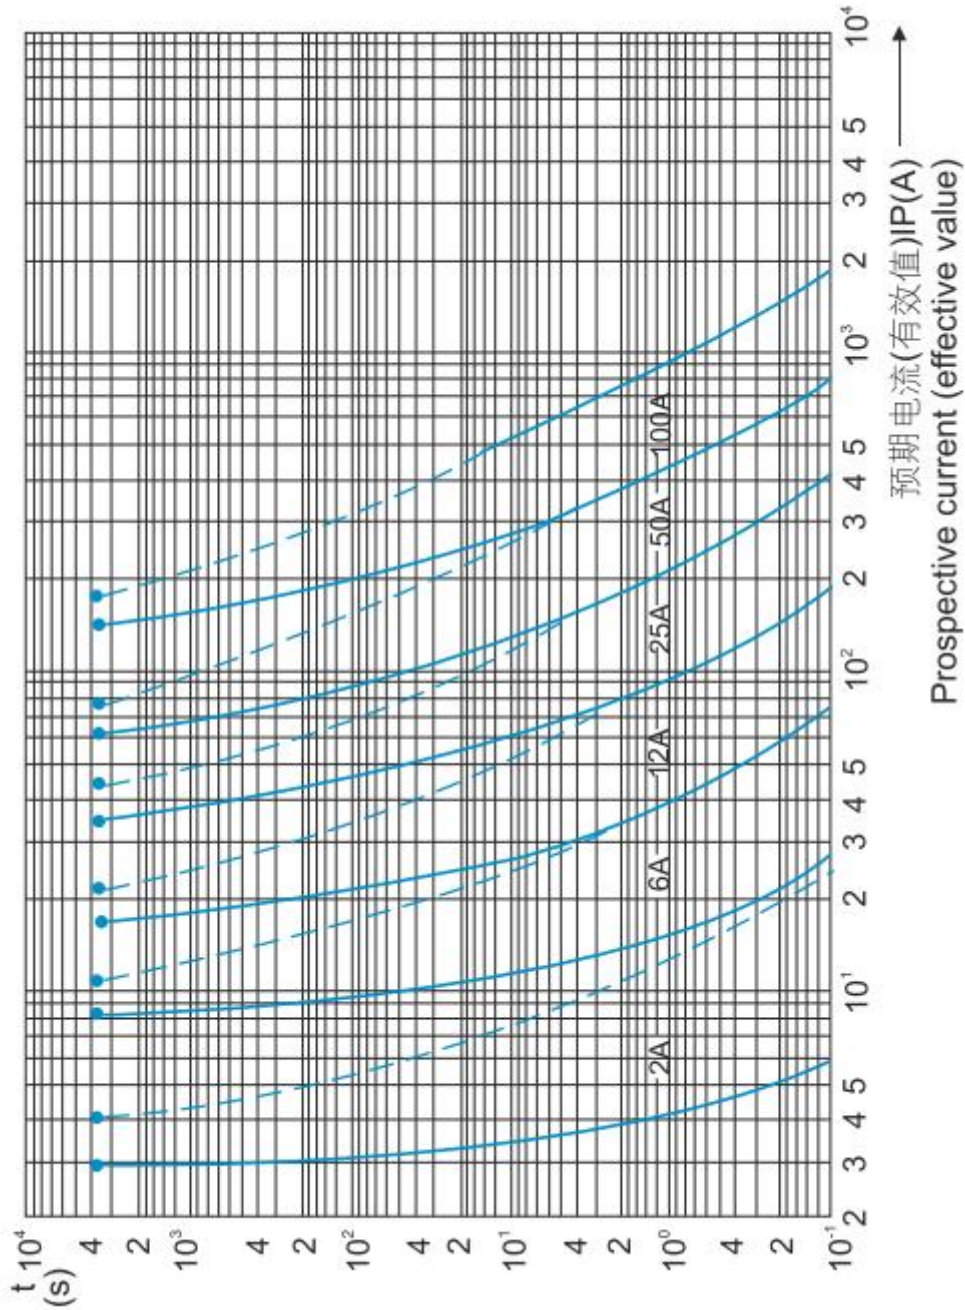

Zhejiang Chifeng Electric Co., Ltd.

No. 89 Punan 5th Road, Yueqing Economic Development Zone, Yueqing City, Wenzhou City, Zhejiang Province, China.

TEL: +86-577-61757776 FAX: +86-577-61716120

www.wzcfdq.com

3. Characteristic Curve