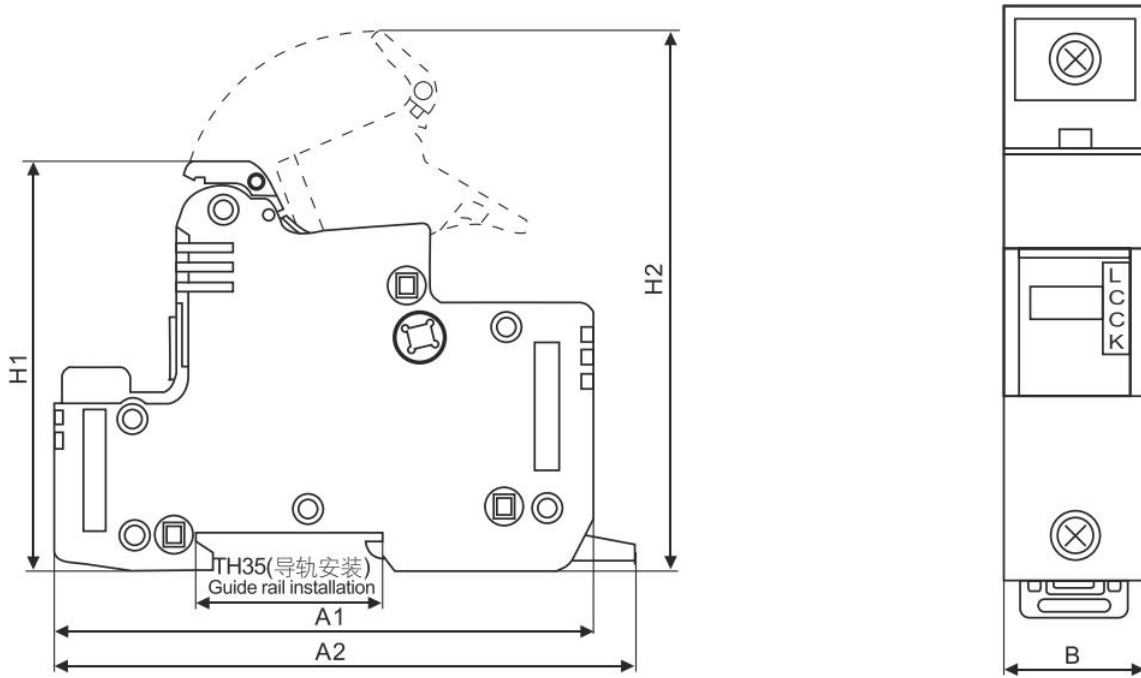

Zhejiang Chifeng Electric Co., Ltd.

No. 89 Punan 5th Road, Yueqing Economic Development Zone, Yueqing City, Wenzhou City, Zhejiang Province, China.

TEL: +86-577-61757776 FAX: +86-577-61716120

www.wzcfdq.com

Model	Size(mm)				
	A1	A2	B	H1	H2
RT18L-63	108	115	27	78	100