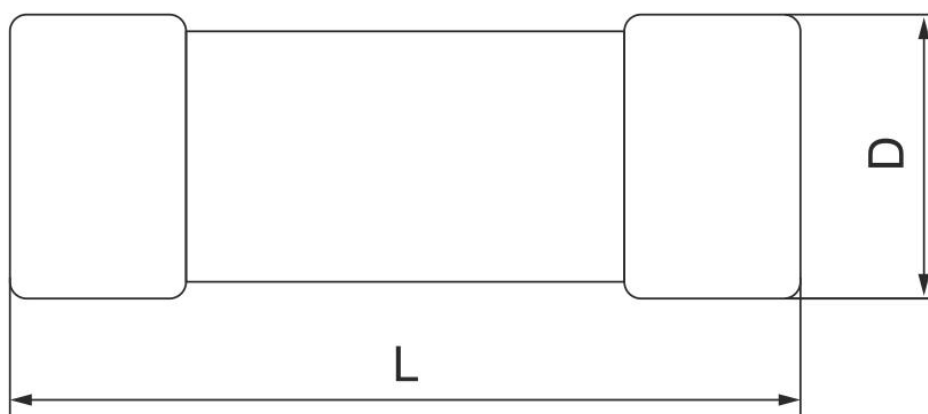

2. Dimensions

Model	Size(mm)	
	D	L
10x38	10	38
14x51	14	51
22x58	22	58

Zhejiang Chifeng Electric Co., Ltd.

No. 89 Punan 5th Road, Yueqing Economic Development Zone, Yueqing City, Wenzhou City, Zhejiang Province, China.