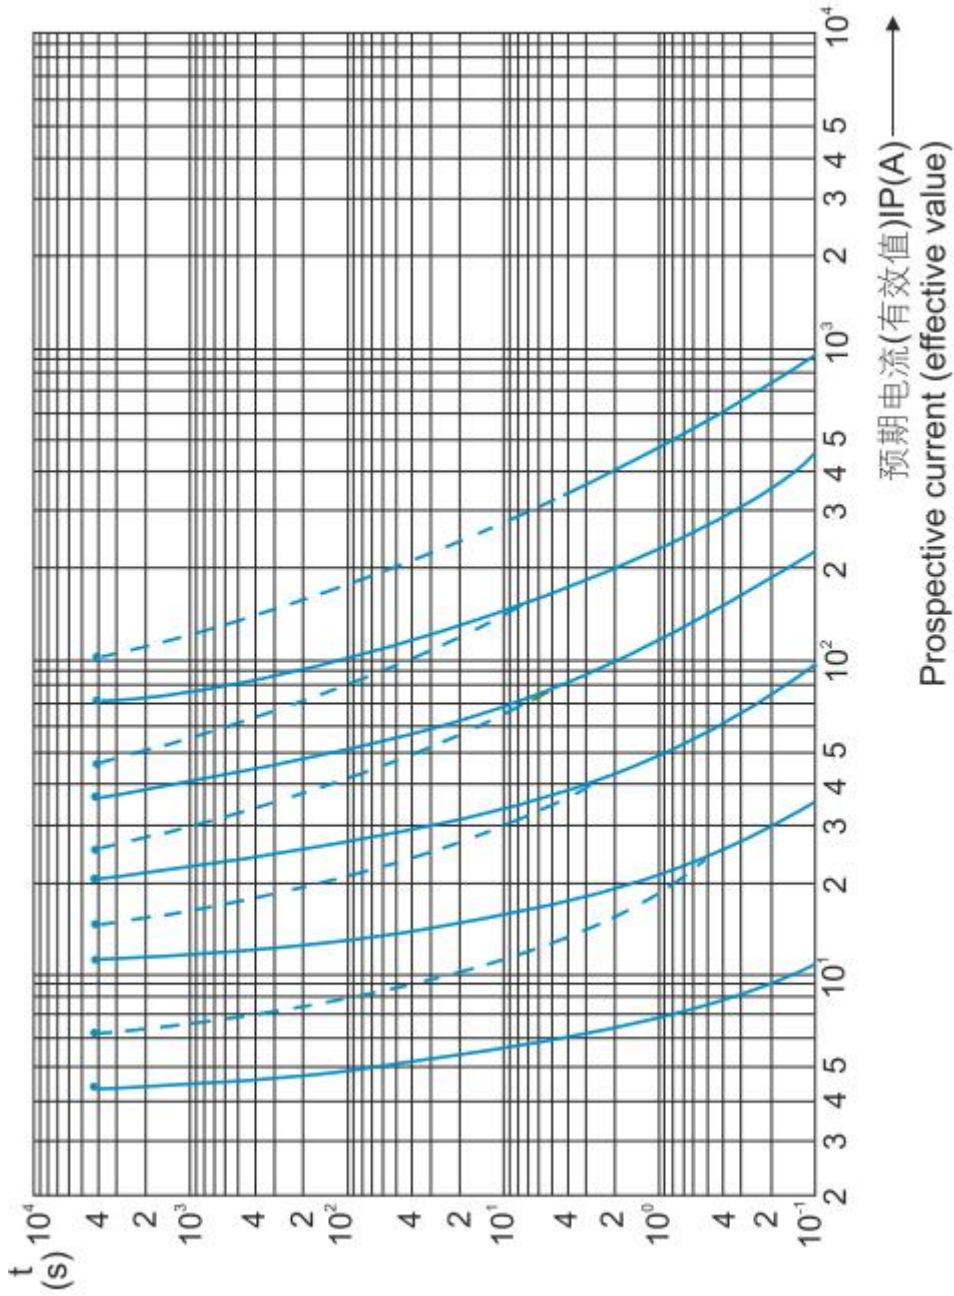

Zhejiang Chifeng Electric Co., Ltd.

No. 89 Punan 5th Road, Yueqing Economic Development Zone, Yueqing City, Wenzhou City, Zhejiang Province, China.

TEL: +86-577-61757776 FAX: +86-577-61716120

www.wzcfdq.com