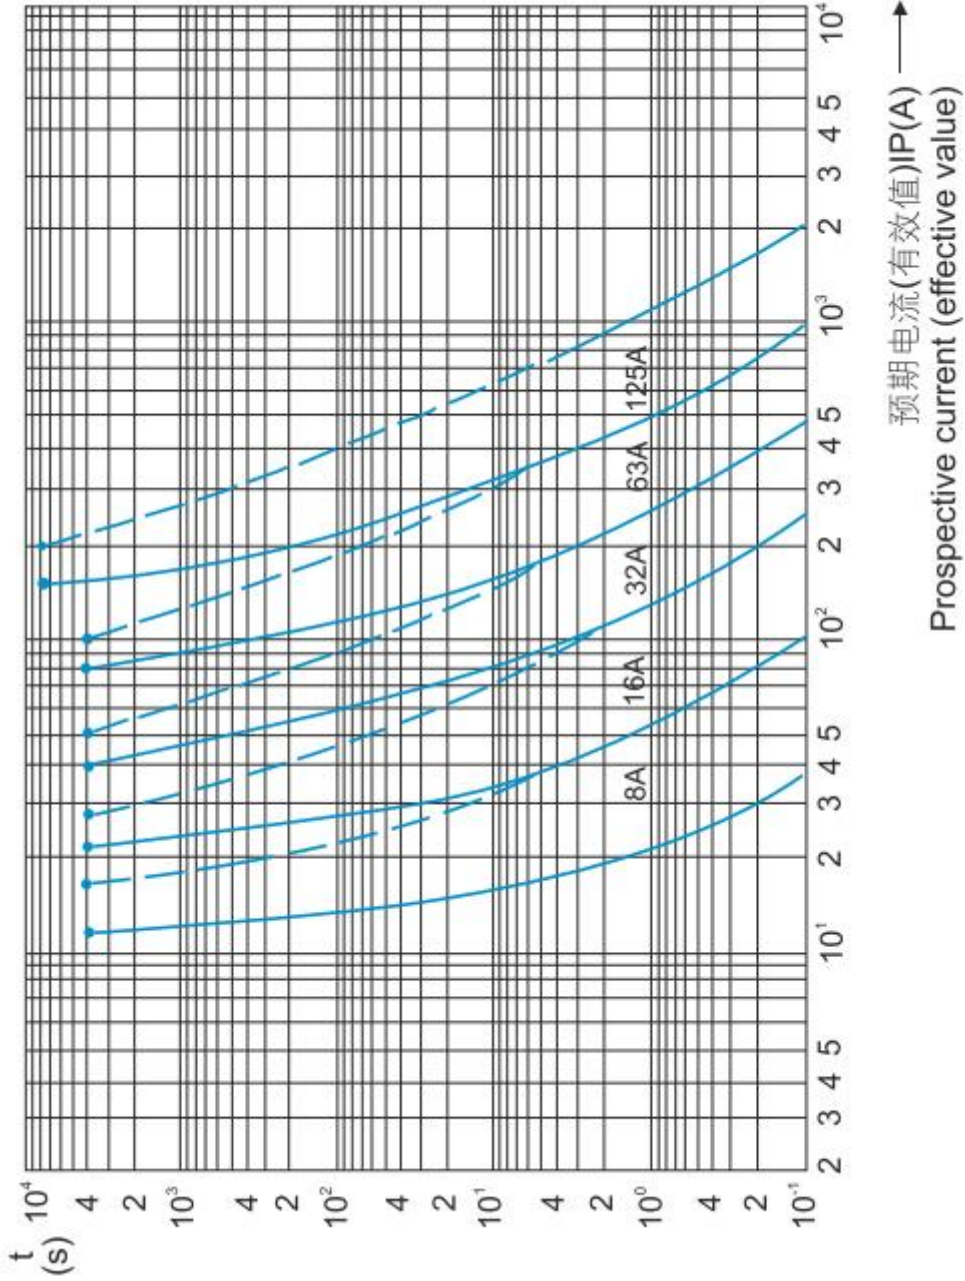

Zhejiang Chifeng Electric Co., Ltd.

No. 89 Punan 5th Road, Yueqing Economic Development Zone, Yueqing City, Wenzhou City, Zhejiang Province, China.

TEL: +86-577-61757776 FAX: +86-577-61716120

www.wzcfdq.com