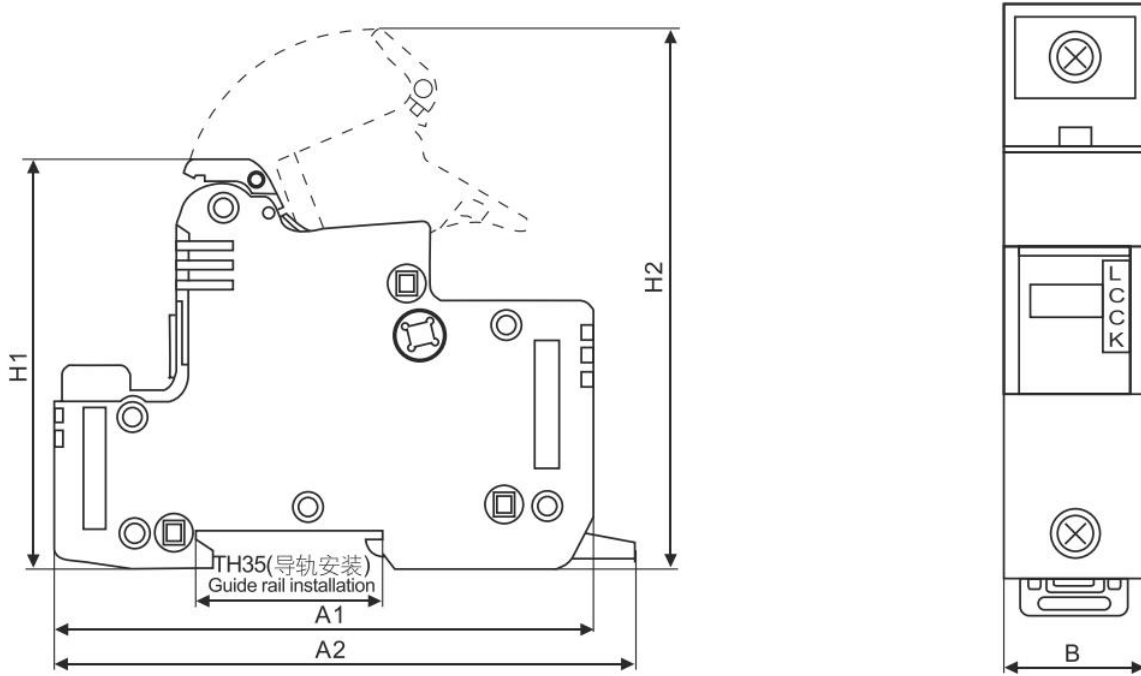

Zhejiang Chifeng Electric Co., Ltd.

No. 89 Punan 5th Road, Yueqing Economic Development Zone, Yueqing City, Wenzhou City, Zhejiang Province, China.

TEL: +86-577-61757776 FAX: +86-577-61716120

www.wzcfdq.com

Model	Size(mm)				
	A1	A2	B	H1	H2
RT18L-125	126	128.5	35	78	104