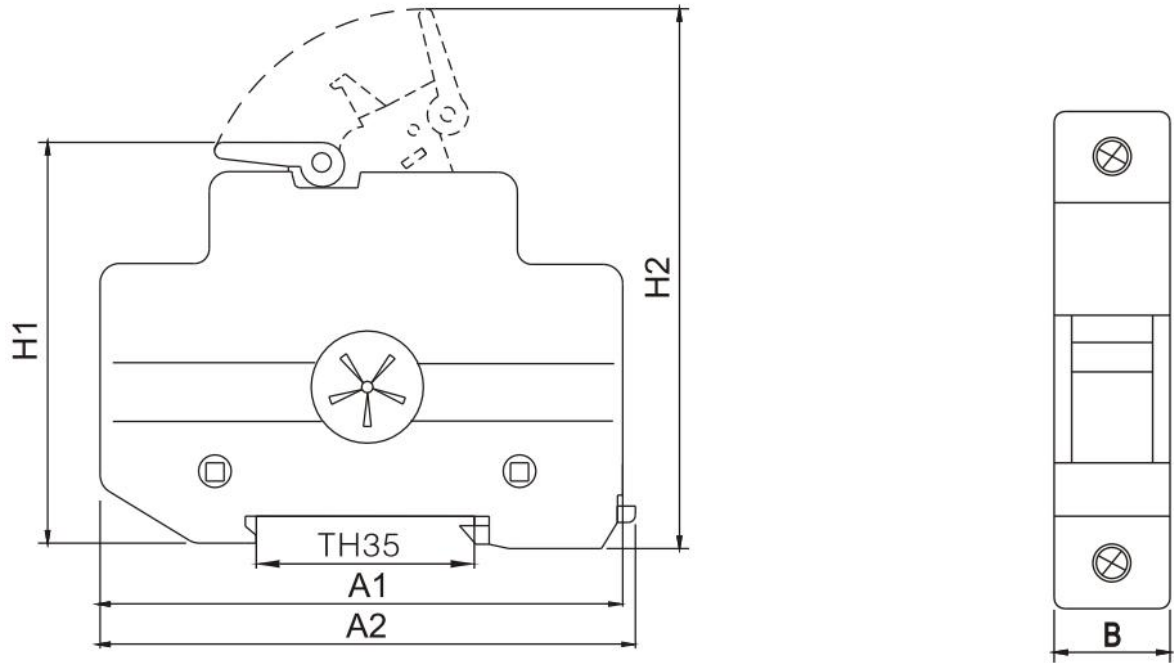

Zhejiang Chifeng Electric Co., Ltd.

No. 89 Punan 5th Road, Yueqing Economic Development Zone, Yueqing City, Wenzhou City, Zhejiang Province, China.

TEL: +86-577-61757776 FAX: +86-577-61716120

www.wzcfdq.com

Model	Size(mm)				
	A1	A2	B	H1	H2
RT18-32X	78	80	18	60	80